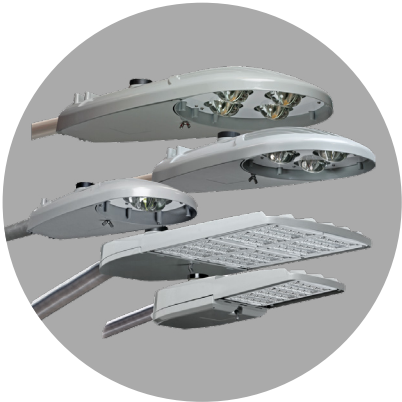

# SPOTLIGHT ON: LIGHTING AND CONTROLS TAILORED TO STREET AND ROADWAY APPLICATIONS

## AEL Autobahn Luminaires

The AEL Autobahn family of roadway luminaires offer exceptional performance, energy efficiency, and durability, featuring precision optics that provide uniform distribution to reduce glare and improve visibility. Autobahn include multiple mounting options and lumen packages to meet the needs of your application.